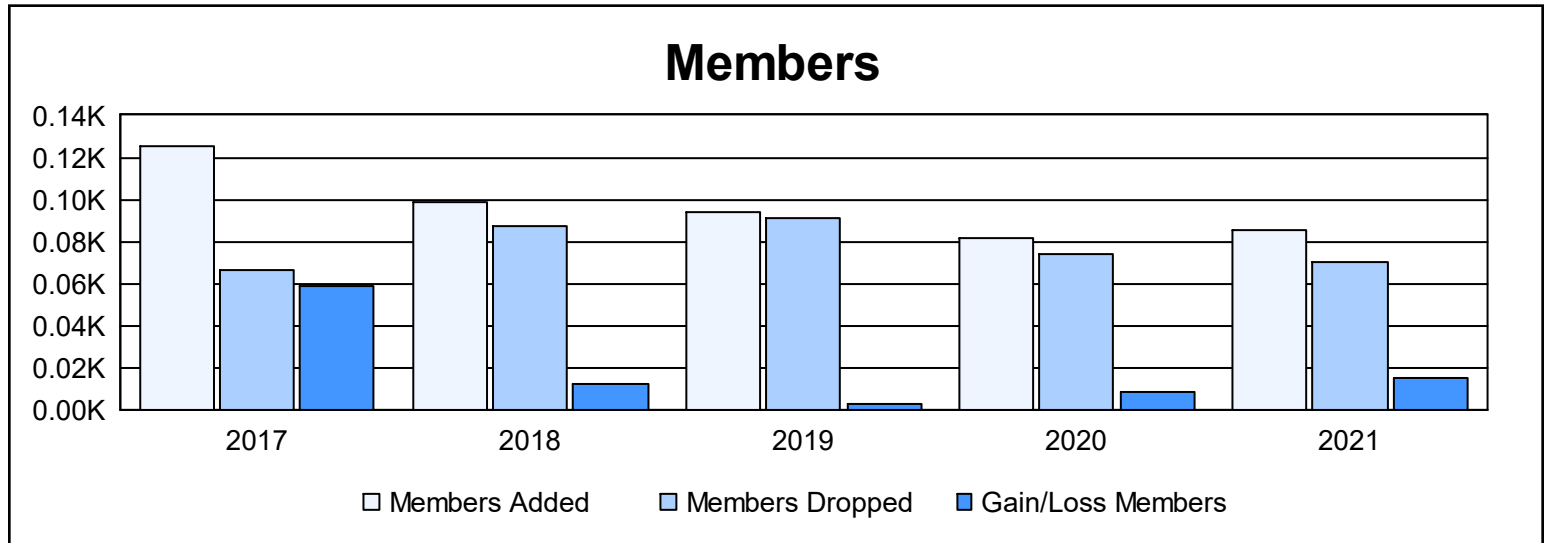

Year	New Clubs	Dropped Clubs	Gain/Loss Clubs	New Members	Charter Members	Reinstate Members	Transfer Members	Total Member Added	Total Members Dropped	Gain/Loss Members
2016-2017	2	0	2	64	55	1	5	125	66	59
2017-2018	0	0	0	87	3	0	9	99	87	12
2018-2019	1	0	1	71	22	1	0	94	91	3
2019-2020	0	0	0	71	0	0	11	82	74	8
2020-2021	1	0	1	58	22	1	4	85	70	15
<b>Average</b>	<b>1</b>	<b>0</b>	<b>1</b>	<b>70</b>	<b>20</b>	<b>1</b>	<b>6</b>	<b>97</b>	<b>78</b>	<b>19</b>

### Membership Composition June 2021 Cumulative