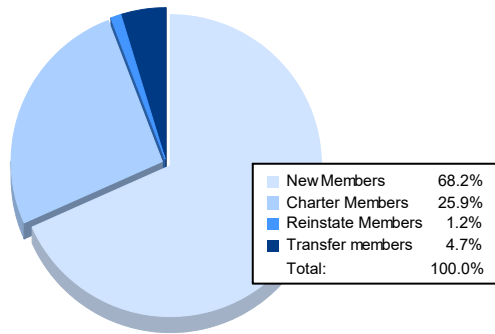

Year	New Clubs	Dropped Clubs	Gain/Loss Clubs	New Members	Charter Members	Reinstate Members	Transfer Members	Total Member Added	Total Members Dropped	Gain/Loss Members
2016-2017	2	0	2	64	55	1	5	125	66	59
2017-2018	0	0	0	87	3	0	9	99	87	12
2018-2019	1	0	1	71	22	1	0	94	91	3
2019-2020	0	0	0	71	0	0	11	82	74	8
2020-2021	1	0	1	58	22	1	4	85	70	15
<b>Average</b>	<b>1</b>	<b>0</b>	<b>1</b>	<b>70</b>	<b>20</b>	<b>1</b>	<b>6</b>	<b>97</b>	<b>78</b>	<b>19</b>

### Membership Composition June 2021 Cumulative