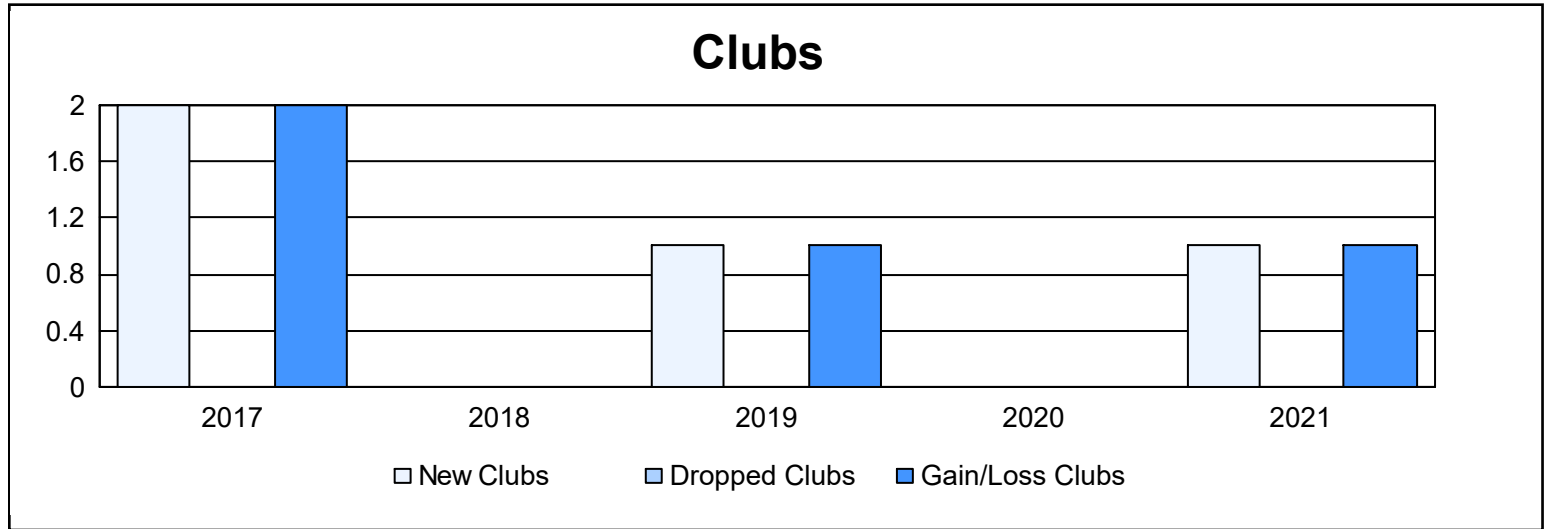

Year	New Clubs	Dropped Clubs	Gain/Loss Clubs	New Members	Charter Members	Reinstate Members	Transfer Members	Total Member Added	Total Members Dropped	Gain/Loss Members
2016-2017	2	0	2	64	55	1	5	125	66	59
2017-2018	0	0	0	87	3	0	9	99	87	12
2018-2019	1	0	1	71	22	1	0	94	91	3
2019-2020	0	0	0	71	0	0	11	82	74	8
2020-2021	1	0	1	58	22	1	4	85	70	15
<b>Average</b>	<b>1</b>	<b>0</b>	<b>1</b>	<b>70</b>	<b>20</b>	<b>1</b>	<b>6</b>	<b>97</b>	<b>78</b>	<b>19</b>

### Membership Composition June 2021 Cumulative